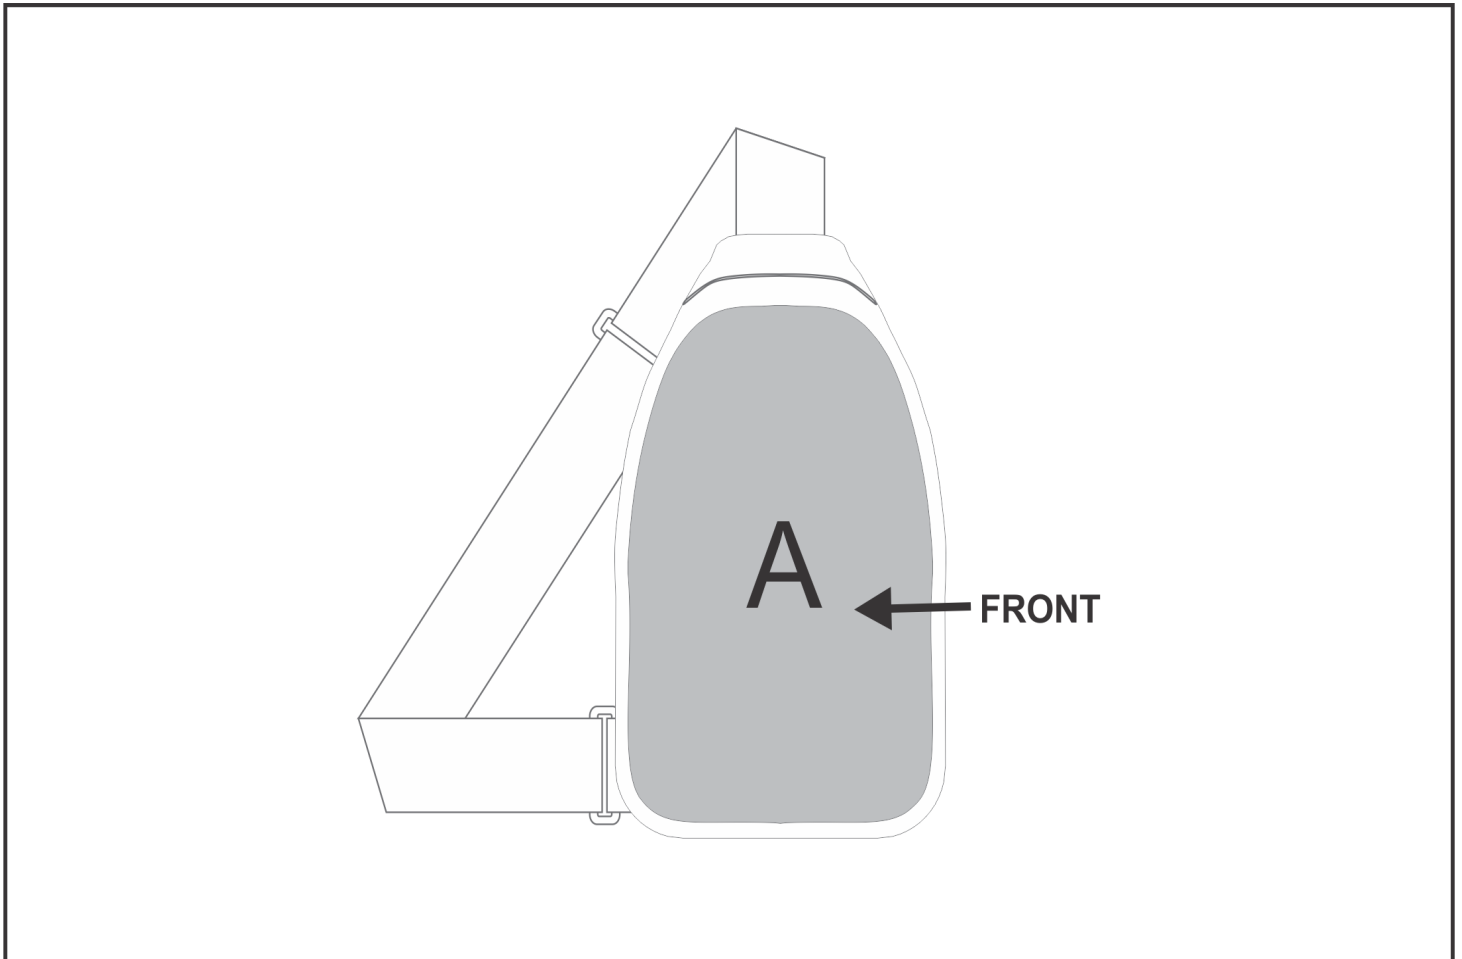

BC-HP-24-G

Hoppla Journey Crossbody Bag

Need to know:

Includes 1-Position Sublimation (setup fees apply)

- Please Note: We cannot guarantee 100% logo Alignment on all Brandable Panels.

- Branding on Front Panel Only.

Branding Options:

Position	Branding Method (Branding Code)	No. of Colours	Dimension
A	Custom Sublimation A (CPSUB-A)	Full Colour	179mm wide x 273mm high